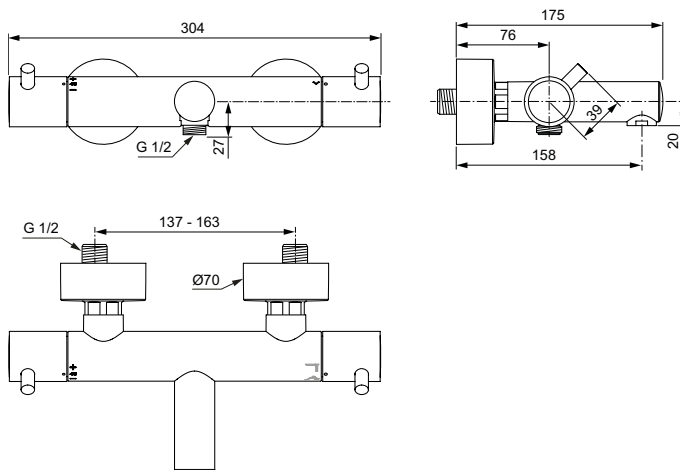

Ceratherm T125

Article-No.: **A7588AA**

Bath/ Shower exposed thermostatic mixer

Ceratherm T125 exposed model: S-Connectors with noise reducer included, IS Thermostatic cartridge with adjustable permanent Hot water stop, Cylindrical rosettes and S-connectors nuts, Volume control with Ceramic valve, 180° operation, Diverter integrated into the volume handle, Metal handles with cylindrical pin for easy grip feature (Pin handle function as button for 40° override and for 50% override), G 1/2" central shower outlet from metal, Check valves for both inlets. Uses Cool body technology.

Colour: AA - Chrome

More product details:

Mounting:	Exposed
Style:	Contemporary
Net Weight (kg):	2,73
Material:	Chrome plated brass