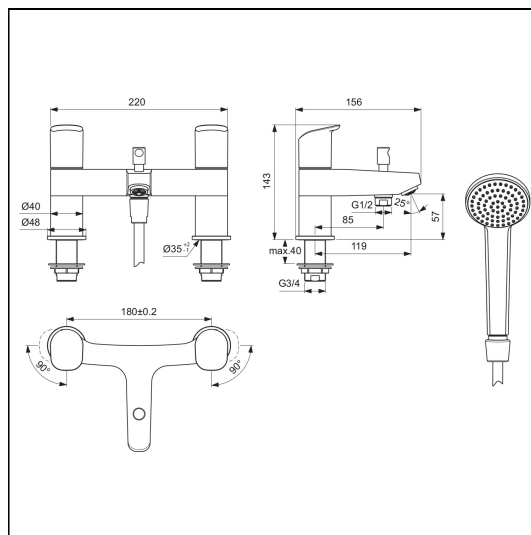

#### Materials

**B1823** Chrome Plated Brass

#### Special Notes

Suitable for balanced/unbalanced supplies. Inlets 3/4" BSP male coned for copper. Supplied with brass back nuts. Consideration should be given to safe hot water delivery and the use of an appropriate temperature reduction device, please see A5900AA, (for use with 15mm pipework) or A5901AA (for use with 22mm pipework). Unregulated flow rate for bath fill is 15 litres per minute at 0.2 bar and 32 litres per minute at 1 bar.