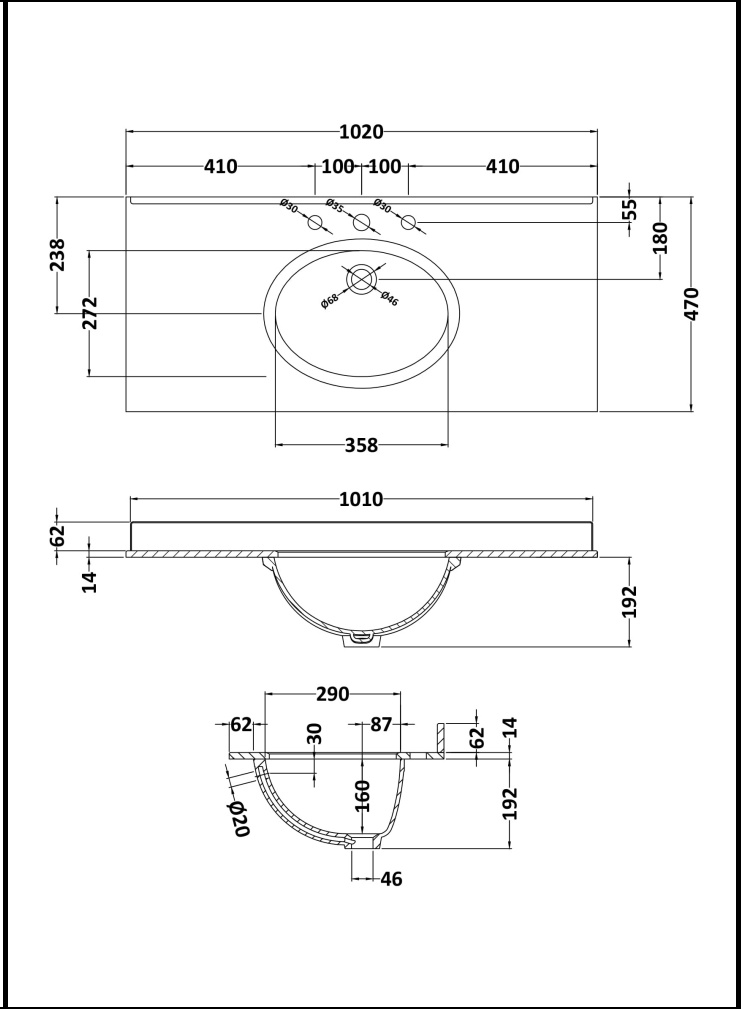

## London W.2

**CODE:** BAYC248

**DESCRIPTION:** 1000 Rectangle Marble Top/Basin 3Th

**CATEGORY:** Ceramics

PRODUCT DIMENSIONS			
Height (mm)	Width (mm)	Depth (mm)	Nett Wgt Kg
268	1020	470	18

PACKAGING DIMENSIONS			
Height (mm)	Width (mm)	Depth (mm)	Gross Wgt Kg
250	1100	580	18.5

PACKAGING DATA			
Box Colour	White Cardboard Box		
Box Qty	1	Label Colour	White Label
Label Size	100 x 50	Label Qty	2

OUTER BOX DIMENSIONS (If Applicable)			
Height (mm)	Width (mm)	Depth (mm)	Gross Wgt Kg
Barcode	505621182524		

BASINS			
Tap Hole	Three Tapholes	Chain Stay Hole	No
Template	Not Applicable	Waste Type Req'd	Slotted
Overflow Incl.	Yes	Overflow Cover	Yes
Inner Bowl Depth	160mm	Inner Bowl Width	358mm
Inner Bowl Height	160mm		