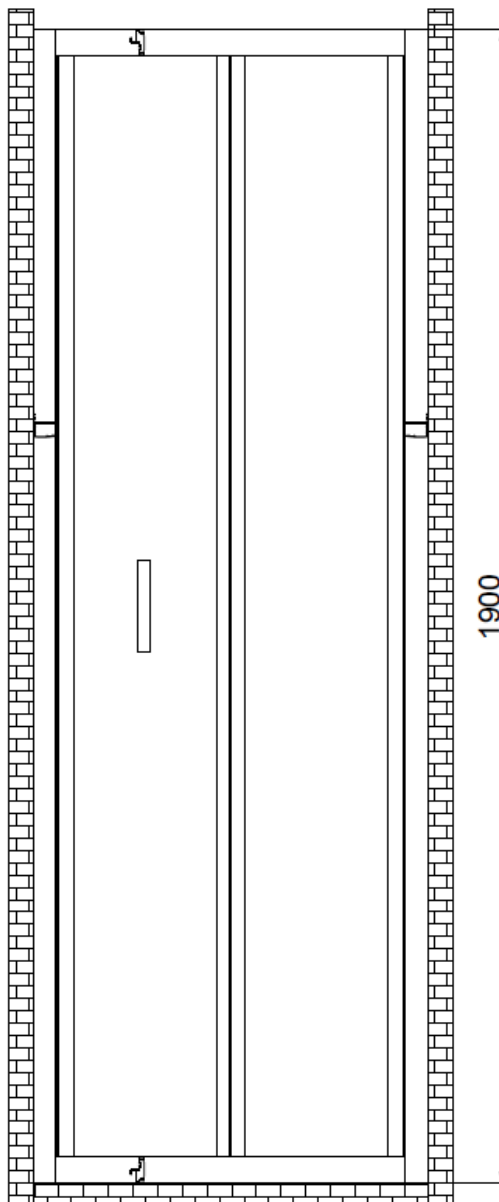

Technical Data Information

Product Code: CNVB700

Information: **Casanuova 700 Bi-Fold Shower Door**
1900mm High
Magnetic Door Closure
6mm Toughened Safety Glass
Easy Clean Glass
Tested to Standard EN14428
Anodised Bright Silver Profiles
CE Certified
Double Rollers with Quick Release
Reversible
20 Year Warranty
Door Opening: 380mm

All Dimensions are in millimetres. The information contained on this page was correct at date of issue. Fitting dimensions are provided as a guide only. Some variation may occur due to manufacturing tolerances. We pursue a policy of continuing improvement in design and performance of our products and so reserve the right to change specifications without prior notice.