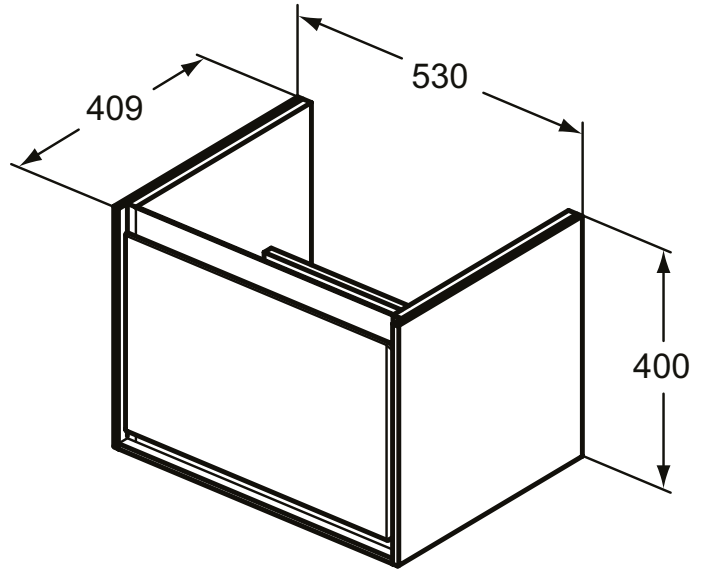

Ideal Standard

Furniture

Connect Air

Article-No.: E0846VY

Basin unit Cube 53cm

Wall-mounted basin unit with 1 drawer with edged panel (handle not necessary) and Soft close system. Including: Mounting kit. For assembly with: Connect Air Cube basin 60 cm E074201. Recommended: Space Saving Siphon EE23033967 (please, order separately).

Colour: VY - Main outer finish is Matt Dark Brown, Internal finish is Matt White

More product details:

Type:	Vanity unit
Mounting:	Wall mounted
Style:	Contemporary
Net Weight (kg):	17,8
Material:	Lacquered MDF
Designer:	Studio Levien
Height (mm):	400
Width (mm):	535
Depth (mm):	412
Shape:	Rectangular
Installation:	Wall mounted