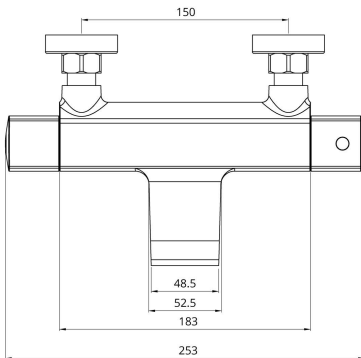

ASTRA WALL MOUNTED BATH SHOWER MIXER

PRODUCT INFORMATION

ETAST400	Astra Wall Mounted Thermostatic Bath Shower Mixer
MATERIAL	Brass
COLOUR/FINISH	Chrome
APPROVALS	This product should be fitted in accordance with relevant Water Byelaw Regulations
FIXING	Deck mounted using back nuts provided (do not overtighten)
ADDITIONAL INFORMATION	For additional support, please contact us: t +353 1 817 9755 e customersupport@sonasbathrooms.com

BAR	LITRES PER MIN
0.5	10.1
1	14.4
2	20.6
3	25
4	29.1
5	32.5

WARRANTY

- **5 year warranty** on taps applies to chrome finish and main body of products. All surfaces must be cleaned with warm soapy water and dried with soft cloths only. The use of abrasive cleaners or materials will render warranty invalid. Flexible tail connections, hoses, handsets and faucets are covered by a 2 year guarantee.
- **Do not over tighten** flexible tail connections as this may result in later failure of the fitting.
- To enable each supply to be individually isolated product should be fitted with individual isolating valves, claims will be dealt with on that basis.
- Suitable access should be provided for in order for products or parts to be replaced under warranty. In the event that *no access* is provided, labour cost claims cannot be upheld.