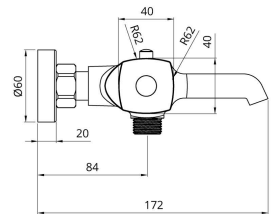

ASTRA WALL MOUNTED BATH SHOWER MIXER

PRODUCT INFORMATION

ETAST400	Astra Wall Mounted Thermostatic Bath Shower Mixer
MATERIAL	Brass
COLOUR/FINISH	Chrome
APPROVALS	This product should be fitted in accordance with relevant Water Byelaw Regulations
FIXING	Deck mounted using back nuts provided (do not overtighten)
ADDITIONAL INFORMATION	For additional support, please contact us: t +353 1 817 9755 e customersupport@sonasbathrooms.com

BAR	LITRES PER MIN
0.5	10.1
1	14.4
2	20.6
3	25
4	29.1
5	32.5

WARRANTY

- **5 year warranty** on taps applies to chrome finish and main body of products. All surfaces must be cleaned with warm soapy water and dried with soft cloths only. The use of abrasive cleaners or materials will render warranty invalid. Flexible tail connections, hoses, handsets and faucets are covered by a 2 year guarantee.
- **Do not over tighten** flexible tail connections as this may result in later failure of the fitting.
- To enable each supply to be individually isolated product should be fitted with individual isolating valves, claims will be dealt with on that basis.
- Suitable access should be provided for in order for products or parts to be replaced under warranty. In the event that *no access* is provided, labour cost claims cannot be upheld.