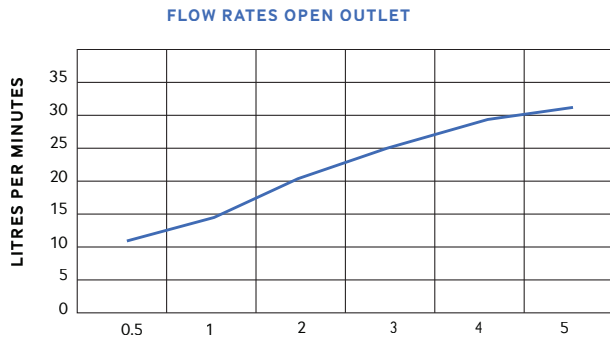

ASTRA WALL MOUNTED BATH SHOWER MIXER

PRODUCT INFORMATION

ETAST400	Astra Wall Mounted Thermostatic Bath Shower Mixer
MATERIAL	Brass
COLOUR/FINISH	Chrome
APPROVALS	This product should be fitted in accordance with relevant Water Byelaw Regulations
FIXING	Deck mounted using back nuts provided (do not overtighten)
ADDITIONAL INFORMATION	For additional support, please contact us: t +353 1 817 9755 e customersupport@sonasbathrooms.com

BAR	LITRES PER MIN
0.5	10.1
1	14.4
2	20.6
3	25
4	29.1
5	32.5

WARRANTY

- **5 year warranty** on taps applies to chrome finish and main body of products. All surfaces must be cleaned with warm soapy water and dried with soft cloths only. The use of abrasive cleaners or materials will render warranty invalid. Flexible tail connections, hoses, handsets and faucets are covered by a 2 year guarantee.
- **Do not over tighten** flexible tail connections as this may result in later failure of the fitting.
- To enable each supply to be individually isolated product should be fitted with individual isolating valves, claims will be dealt with on that basis.
- Suitable access should be provided for in order for products or parts to be replaced under warranty. In the event that *no access* is provided, labour cost claims cannot be upheld.