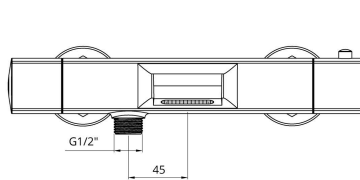

ASTRA WALL MOUNTED BATH SHOWER MIXER

PRODUCT INFORMATION

ETAST400	Astra Wall Mounted Thermostatic Bath Shower Mixer
MATERIAL	Brass
COLOUR/FINISH	Chrome
APPROVALS	This product should be fitted in accordance with relevant Water Byelaw Regulations
FIXING	Deck mounted using back nuts provided (do not overtighten)
ADDITIONAL INFORMATION	For additional support, please contact us: t +353 1 817 9755 e customersupport@sonasbathrooms.com

BAR	LITRES PER MIN
0.5	10.1
1	14.4
2	20.6
3	25
4	29.1
5	32.5

WARRANTY

- **5 year warranty** on taps applies to chrome finish and main body of products. All surfaces must be cleaned with warm soapy water and dried with soft cloths only. The use of abrasive cleaners or materials will render warranty invalid. Flexible tail connections, hoses, handsets and faucets are covered by a 2 year guarantee.
- **Do not over tighten** flexible tail connections as this may result in later failure of the fitting.
- To enable each supply to be individually isolated product should be fitted with individual isolating valves, claims will be dealt with on that basis.
- Suitable access should be provided for in order for products or parts to be replaced under warranty. In the event that *no access* is provided, labour cost claims cannot be upheld.