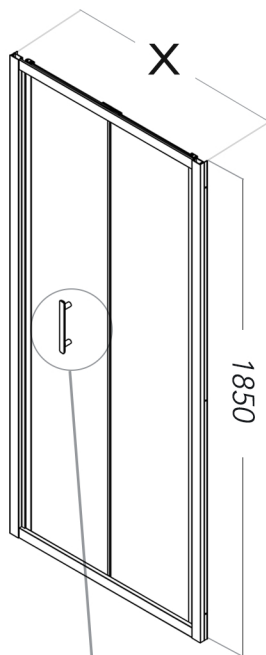

BIFOLD DOOR

EN 14428:2015+A1:2018 (shower enclosures)

EN 12150-1:2013 (glass in building)

EN ISO7599 (anodizing of aluminium and its alloys)

5mm Toughened Safety Glass

1850mm Height

Chrome Plated Handles

50mm Profile Adjustment

Positive Magnetic Close Action

ClearVue Glass Coating

Reversible

10 Year Guarantee Against Manufacturing Defects*

HANDLE

PROFILE
(identical on both ends)

SPECIFICATIONS

PRODUCT SIZE	ADJUSTMENT X (min - max)	DOOR ACCESS Y	INTRUSION Z	PRODUCT WEIGHT	PRODUCT CODE SILVER
760mm	710 - 760mm	475mm	311mm	21.00kg	HYBF76SC
800mm	750 - 800mm	515mm	332mm	22.00kg	HYBF80SC
900mm	850 - 900mm	615mm	382mm	24.00kg	HYBF90SC
1000mm	950 - 1000mm	715mm	432mm	27.00kg	HYBF100SC