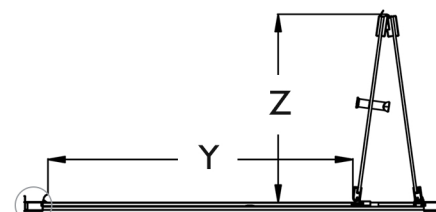

BIFOLD DOOR

EN 14428:2015+A1:2018 (shower enclosures)

EN 12150-1:2013 (glass in building)

EN ISO7599 (anodizing of aluminium and its alloys)

5mm Toughened Safety Glass

1850mm Height

Chrome Plated Handles

50mm Profile Adjustment

Positive Magnetic Close Action

ClearVue Glass Coating

Reversible

10 Year Guarantee Against Manufacturing Defects*

HANDLE

PROFILE
(identical on both ends)

SPECIFICATIONS

PRODUCT SIZE	ADJUSTMENT X (min - max)	DOOR ACCESS Y	INTRUSION Z	PRODUCT WEIGHT	PRODUCT CODE SILVER
760mm	710 - 760mm	475mm	311mm	21.00kg	HYBF76SC
800mm	750 - 800mm	515mm	332mm	22.00kg	HYBF80SC
900mm	850 - 900mm	615mm	382mm	24.00kg	HYBF90SC
1000mm	950 - 1000mm	715mm	432mm	27.00kg	HYBF100SC