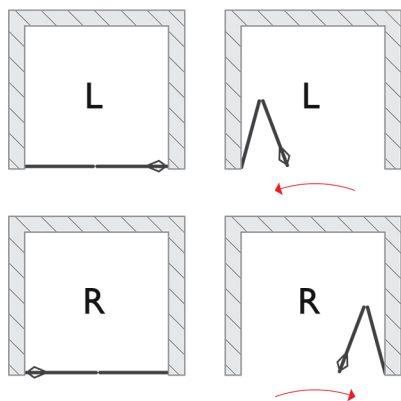

BIFOLD DOOR

EN 14428:2015+A1:2018 (shower enclosures)

EN 12150-1:2013 (glass in building)

EN ISO7599 (anodizing of aluminium and its alloys)

5mm Toughened Safety Glass

1850mm Height

Chrome Plated Handles

50mm Profile Adjustment

Positive Magnetic Close Action

ClearVue Glass Coating

Reversible

10 Year Guarantee Against Manufacturing Defects*

HANDLE

PROFILE
(identical on both ends)

SPECIFICATIONS

PRODUCT SIZE	ADJUSTMENT X (min - max)	DOOR ACCESS Y	INTRUSION Z	PRODUCT WEIGHT	PRODUCT CODE SILVER
760mm	710 - 760mm	475mm	311mm	21.00kg	HYBF76SC
800mm	750 - 800mm	515mm	332mm	22.00kg	HYBF80SC
900mm	850 - 900mm	615mm	382mm	24.00kg	HYBF90SC
1000mm	950 - 1000mm	715mm	432mm	27.00kg	HYBF100SC