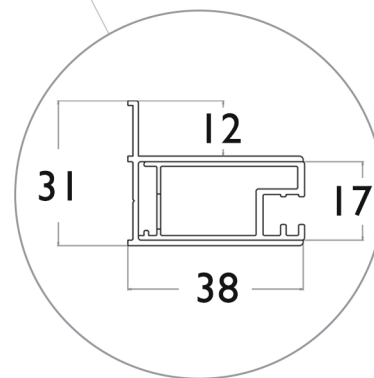

BIFOLD DOOR

EN 14428:2015+A1:2018 (shower enclosures)

EN 12150-1:2013 (glass in building)

EN ISO7599 (anodizing of aluminium and its alloys)

5mm Toughened Safety Glass

1850mm Height

Chrome Plated Handles

50mm Profile Adjustment

Positive Magnetic Close Action

ClearVue Glass Coating

Reversible

10 Year Guarantee Against Manufacturing Defects*

HANDLE

PROFILE
(identical on both ends)

SPECIFICATIONS

PRODUCT SIZE	ADJUSTMENT X (min - max)	DOOR ACCESS Y	INTRUSION Z	PRODUCT WEIGHT	PRODUCT CODE SILVER
760mm	710 - 760mm	475mm	311mm	21.00kg	HYBF76SC
800mm	750 - 800mm	515mm	332mm	22.00kg	HYBF80SC
900mm	850 - 900mm	615mm	382mm	24.00kg	HYBF90SC
1000mm	950 - 1000mm	715mm	432mm	27.00kg	HYBF100SC