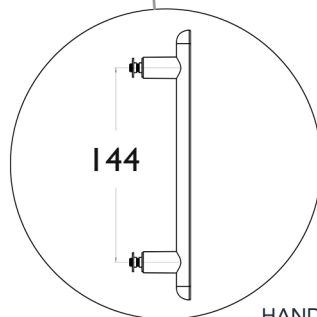

BIFOLD DOOR

EN 14428:2015+A1:2018 (shower enclosures)

EN 12150-1:2013 (glass in building)

EN ISO7599 (anodizing of aluminium and its alloys)

5mm Toughened Safety Glass

1850mm Height

Chrome Plated Handles

50mm Profile Adjustment

Positive Magnetic Close Action

ClearVue Glass Coating

Reversible

10 Year Guarantee Against Manufacturing Defects*

HANDLE

PROFILE
(identical on both ends)

SPECIFICATIONS

PRODUCT SIZE	ADJUSTMENT X (min - max)	DOOR ACCESS Y	INTRUSION Z	PRODUCT WEIGHT	PRODUCT CODE SILVER
760mm	710 - 760mm	475mm	311mm	21.00kg	HYBF76SC
800mm	750 - 800mm	515mm	332mm	22.00kg	HYBF80SC
900mm	850 - 900mm	615mm	382mm	24.00kg	HYBF90SC
1000mm	950 - 1000mm	715mm	432mm	27.00kg	HYBF100SC