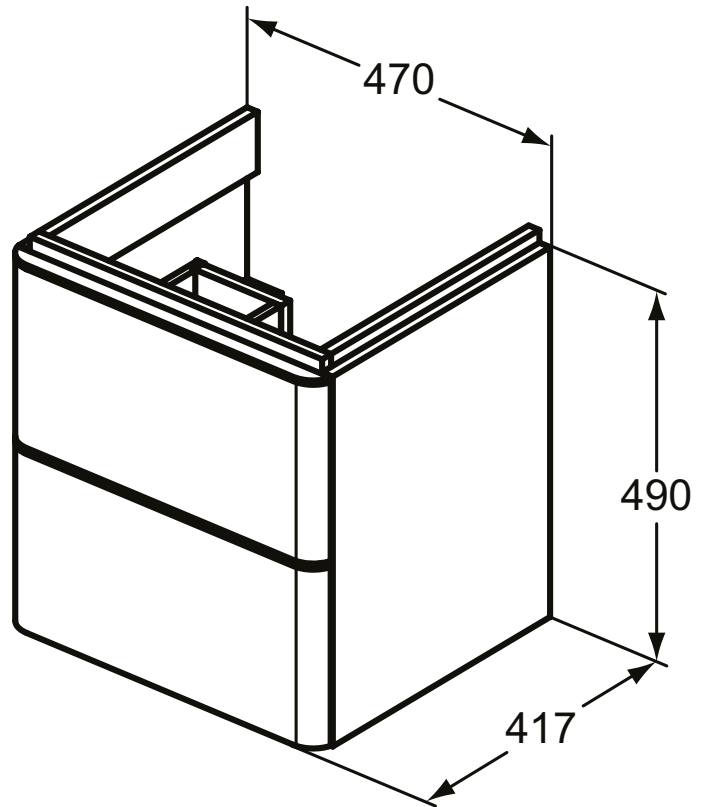

Ideal Standard

FURNITURE UNITS / PANELS

Adapto

Article-No.: T4299PA

Basin unit 47cm

Adapto wall-mounted vanity basin unit. With 2 drawers with push to open and soft close functions combined and an aluminum decorative bar on frontal drawer panel. Incl. mounting kit. Recommended: Space Saving Siphon EE23033967 (order separately). For more information and the list of compatible washbasins, please see the the Ideal Standard Catalogue/Price list.

Colour: PA - Dark Walnut

Features: .Soft Close
.Push to open

More product details:

Type:	Vanity unit
Mounting:	Wall mounted
Style:	Contemporary
Net Weight (kg):	26
Material:	MDF/MFC Class E1
Height (mm):	490
Width (mm):	470
Depth (mm):	417
Shape:	Rectangular
Installation:	Wall mounted