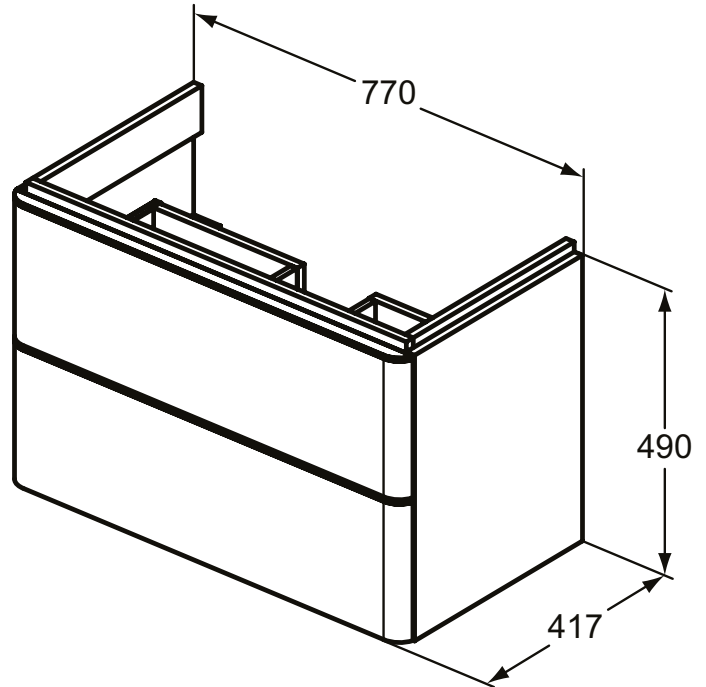

Ideal Standard

FURNITURE UNITS / PANELS

Adapto

Article-No.: **T4301PB**

Basin unit 77cm

Adapto wall-mounted vanity basin unit. With 2 drawers with push to open and soft close functions combined and an aluminum decorative bar on frontal drawer panel. Incl. mounting kit. Recommended: Space Saving Siphon EE23033967 (order separately). For more information and the list of compatible washbasins, please see the the Ideal Standard Catalogue/Price list.

Colour: PB - Gold Oak

Features: .Soft Close
.Push to open

More product details:

Type:	Vanity unit
Mounting:	Wall mounted
Style:	Contemporary
Net Weight (kg):	38
Material:	MDF/MFC Class E1
Height (mm):	490
Width (mm):	770
Depth (mm):	417
Shape:	Rectangular
Installation:	Wall mounted