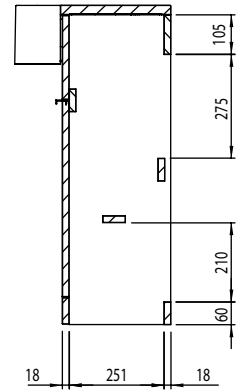

Technical Data Sheet

MATCH 1200mm Combo Unit LH / RH

Whats in the box: 1x MAT12LX or MAT12RX

TAVISTOCK
inspiring bathrooms

NOTE: LH unit shown, reverse dimensions for RH

*Reference basin TDS for further info

Diagrams not to scale
All dimensions in mm
tolerance of +/-5mm

Materials

Carcass: Veneered MDF and Plywood

Fascia Components: Veneered MDF and Plywood

**Dimensions are subject to change, customers are advised to measure actual product before commencing installation.

***Fixing point dimensions are for guidance only/the positions of wall fixing must be checked when product is received.

FAQs

Q: How big is the plumbing void?

A: 50mm.

Q: Are the handles fitted?

A: Yes, handles are pre-fitted.