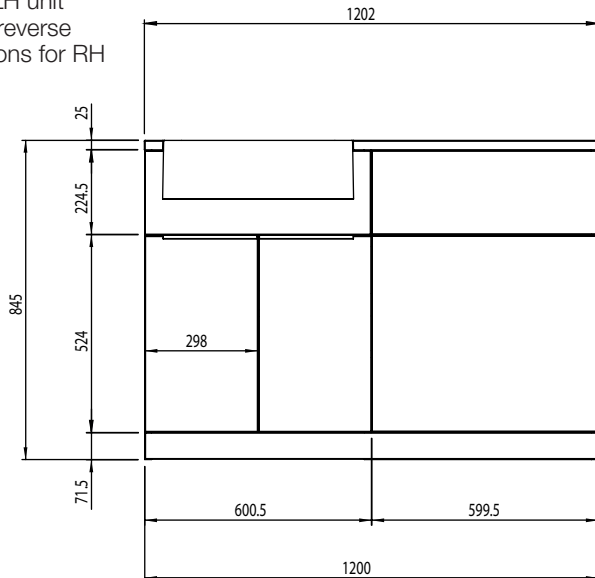

Technical Data Sheet

MATCH 1200mm Combo Unit LH / RH

Whats in the box: 1x MAT12LX or MAT12RX

TAVISTOCK
inspiring bathrooms

NOTE: LH unit shown, reverse dimensions for RH

*Reference basin TDS for further info

Diagrams not to scale
All dimensions in mm
tolerance of +/-5mm

Materials

Carcass: Veneered MDF and Plywood

Fascia Components: Veneered MDF and Plywood

**Dimensions are subject to change, customers are advised to measure actual product before commencing installation.