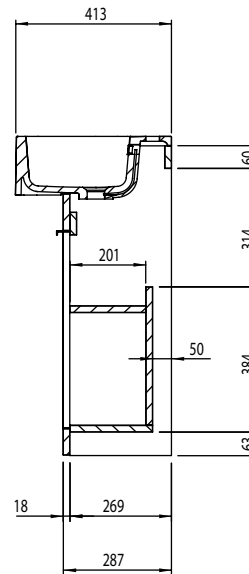

Technical Data Sheet

MATCH 1200mm Combo Unit LH / RH

Whats in the box: 1x MAT12LX or MAT12RX

TAVISTOCK
inspiring bathrooms

NOTE: LH unit shown, reverse dimensions for RH

*Reference basin TDS for further info

Diagrams not to scale
All dimensions in mm
tolerance of +/-5mm

Materials

Carcass: Veneered MDF and Plywood

Fascia Components: Veneered MDF and Plywood

**Dimensions are subject to change, customers are advised to measure actual product before commencing installation.

***Fixing point dimensions are for guidance only/the positions of wall fixing must be checked when product is received.

FAQs

Q: How big is the plumbing void?

A: 50mm.

Q: Are the handles fitted?

A: Yes, handles are pre-fitted.