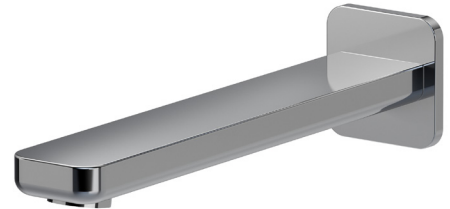

CONTOUR

Bath Spout

MATERIAL

Brass

WARRANTY

- Warranty on taps applies to finish and main body of products, **5 years** - Chrome Finish, **2 years** - Matt Black & Brushed Gold Finishes.
- All surfaces must be cleaned with warm soapy water and dried with soft cloths only. The use of abrasive cleaners or materials will render warranty invalid. Flexible tail connections, hoses, handsets and faucets are covered by a 2 year guarantee. Do not over tighten flexible tail connections as this may result in later failure of the fitting.
- To enable each supply to be individually isolated product should be fitted with individual isolating valves, claims will be dealt with on that basis.
- Suitable access should be provided for in order for products or parts to be replaced under warranty. In the event that no access is provided, labour cost claims cannot be upheld.