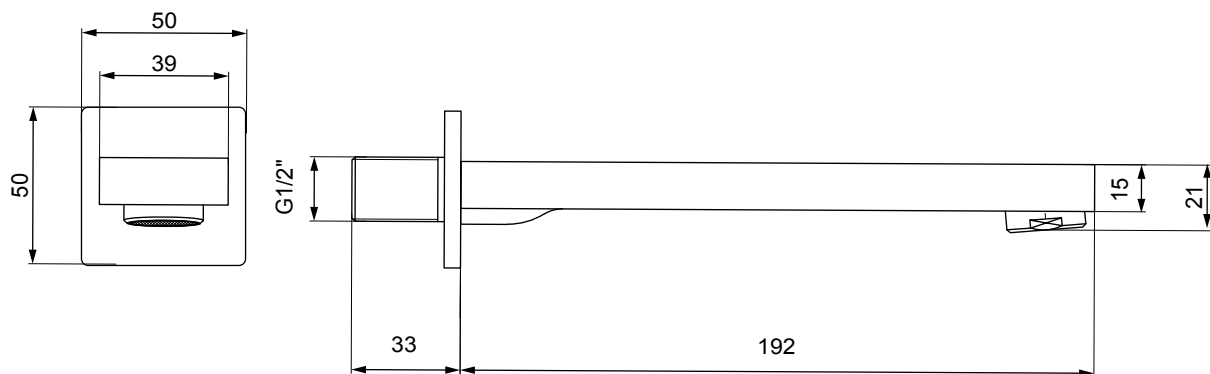

CONTOUR

Bath Spout

MATERIAL

Brass

WARRANTY

- Warranty on taps applies to finish and main body of products, **5 years** - Chrome Finish, **2 years** - Matt Black & Brushed Gold Finishes.
- All surfaces must be cleaned with warm soapy water and dried with soft cloths only. The use of abrasive cleaners or materials will render warranty invalid. Flexible tail connections, hoses, handsets and faucets are covered by a 2 year guarantee. Do not over tighten flexible tail connections as this may result in later failure of the fitting.
- To enable each supply to be individually isolated product should be fitted with individual isolating valves, claims will be dealt with on that basis.
- Suitable access should be provided for in order for products or parts to be replaced under warranty. In the event that no access is provided, labour cost claims cannot be upheld.