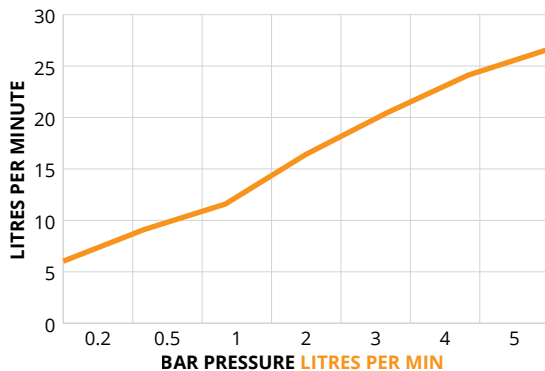

TORC

ECO FLOW Basin Mixer

Waste Included

MATERIAL	Brass
FIXING	Deck mounted using back nuts provided
FEATURES	<ul style="list-style-type: none"> • Double click ECO Faucet • Eco setting 75% water saving • Temperature Limiter adjustment • 35mm Ceramic faucet
APPROVALS	EN817:2018 EN13618:2016

FLOW RATES OPEN OUTLET

Bar	Litres per min
0.2	6.03
0.5	9.11
1	11.58
2	16.43
3	20.47
4	24.12
5	26.65

*eco click saves 75% water consumption

WARRANTY

- Warranty on taps applies to finish and main body of products, **5 years** - Chrome Finish, **2 years** - Matt Black & Brushed Gold Finishes.
- All surfaces must be cleaned with warm soapy water and dried with soft cloths only. The use of abrasive cleaners or materials will render warranty invalid. Flexible tail connections, hoses, handsets and faucets are covered by a 2 year guarantee. Do not over tighten flexible tail connections as this may result in later failure of the fitting.
- To enable each supply to be individually isolated product should be fitted with individual isolating valves, claims will be dealt with on that basis.
- Suitable access should be provided for in order for products or parts to be replaced under warranty. In the event that no access is provided, labour cost claims cannot be upheld.