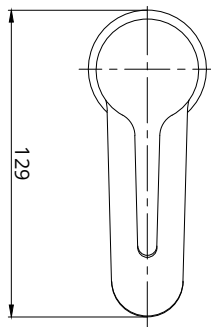

TORC

ECO FLOW Basin Mixer

Waste Included

MATERIAL	Brass
FIXING	Deck mounted using back nuts provided
FEATURES	<ul style="list-style-type: none"> • Double click ECO Faucet • Eco setting 75% water saving • Temperature Limiter adjustment • 35mm Ceramic faucet
APPROVALS	EN817:2018 EN13618:2016

FLOW RATES OPEN OUTLET

Bar	Litres per min
0.2	6.03
0.5	9.11
1	11.58
2	16.43
3	20.47
4	24.12
5	26.65

*eco click saves 75% water consumption

WARRANTY

- Warranty on taps applies to finish and main body of products, **5 years** - Chrome Finish, **2 years** - Matt Black & Brushed Gold Finishes.
- All surfaces must be cleaned with warm soapy water and dried with soft cloths only. The use of abrasive cleaners or materials will render warranty invalid. Flexible tail connections, hoses, handsets and faucets are covered by a 2 year guarantee. Do not over tighten flexible tail connections as this may result in later failure of the fitting.
- To enable each supply to be individually isolated product should be fitted with individual isolating valves, claims will be dealt with on that basis.
- Suitable access should be provided for in order for products or parts to be replaced under warranty. In the event that no access is provided, labour cost claims cannot be upheld.