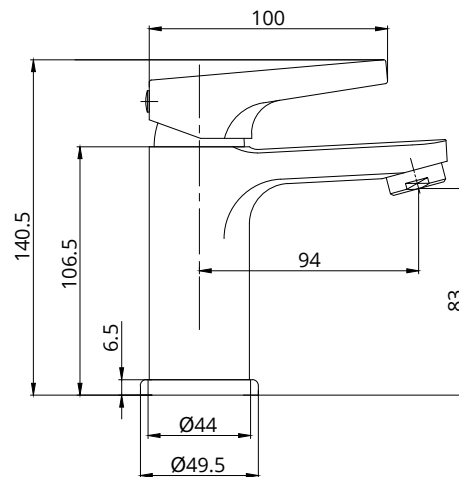

TORC

ECO FLOW Basin Mixer

Waste Included

MATERIAL	Brass
FIXING	Deck mounted using back nuts provided
FEATURES	<ul style="list-style-type: none"> • Double click ECO Faucet • Eco setting 75% water saving • Temperature Limiter adjustment • 35mm Ceramic faucet
APPROVALS	EN817:2018 EN13618:2016

FLOW RATES OPEN OUTLET

Bar	Litres per min
0.2	6.03
0.5	9.11
1	11.58
2	16.43
3	20.47
4	24.12
5	26.65

*eco click saves 75% water consumption

WARRANTY

- Warranty on taps applies to finish and main body of products, **5 years** - Chrome Finish, **2 years** - Matt Black & Brushed Gold Finishes.
- All surfaces must be cleaned with warm soapy water and dried with soft cloths only. The use of abrasive cleaners or materials will render warranty invalid. Flexible tail connections, hoses, handsets and faucets are covered by a 2 year guarantee. Do not over tighten flexible tail connections as this may result in later failure of the fitting.
- To enable each supply to be individually isolated product should be fitted with individual isolating valves, claims will be dealt with on that basis.
- Suitable access should be provided for in order for products or parts to be replaced under warranty. In the event that no access is provided, labour cost claims cannot be upheld.